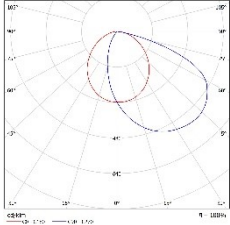

TECHNICAL DATA SHEET

Available options:

DALI	Driver with DALI interface and switch-control dimming	Schuko-1.5m	3-pole "Schuko" type plug with 3x1.0mm² 1.5m cable
EM3	Emergency version 3 hours	Schuko-3.0m	3-pole "Schuko" type plug with 3x1.0mm² 3.0m cable
EM3B	Emergency version 3 hours (best available technology)	SB	Support brackets for installation into a plasterboard ceiling
EM3A	Emergency version equipped with an autonomous testing system, 3 hours	OP LT80	Opal diffuser with high light transmittance
EM3D	Emergency version 3 hours with DALI interface	W625	Designed for the German market to fit 625x625 suspended ceiling
WIE3-0.5m	3-pole "Wieland- gesis classic" type or compatible connector with 0.5m cable	T830	Colour temperature 3000K, CRI 80+
WIE5D-0.5m	5-pole DALI "Wieland- gesis classic" type or compatible connector with 0.5m cable	T840	Colour temperature 4000K, CRI 80+

OP LT80

Available accessories:

Product: Recessed MTG brackets Barber R LED (185mm width)
Description: Support brackets for installation into a plasterboard ceiling. Barber R LED (185mm width), 2pcs