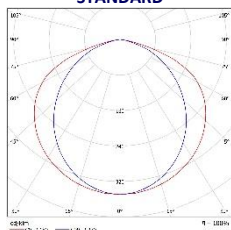

JETTA R LED

Recessed Luminaires

Description: Recessed mounted decorative LED luminaire
Light distribution type: indirect
Optical system: white perforated steel louver with soft light distribution, opal polycarbonate film
Housing: steel
Colour: white (RAL9003)

General data: Mains voltage: 220-240V, 0/50/60Hz
LED lifetime, h: 100000/L80B50
SDCM: 3
Protection class IEC: I
Ingress protection code: IP20
Mechanical impact resistance: IK02
Operating temperature range, °C: ta 0...+35

Installation: In modular suspended ceilings (600), in ceilings with cut-out openings (mounting frame to be ordered separately). Push-in terminal, 3x2x2.5mm2

Environment: Indoor

Application: Office, education, corridor, retail, public place

Product	Length, mm	Width, mm	Height, mm	Luminaire output*, lm	System power*, W	System efficacy*, lm/W	CRI * (Ra)	CCT*, K	Weight, kg
Jetta R LED1x2900 G359 T830	595	595	125	2746	26,5	104	80+	3000	3,75
Jetta R LED1x3700 G360 T830	595	595	125	3471	34,5	101	80+	3000	3,75
Jetta R LED1x4200 G361 T830	595	595	125	3980	41,0	97	80+	3000	3,75
Jetta R LED1x2900 G359 T840	595	595	125	2895	26,5	109	80+	4000	3,75
Jetta R LED1x3700 G360 T840	595	595	125	3658	34,5	106	80+	4000	3,75
Jetta R LED1x4200 G361 T840	595	595	125	4194	41,0	102	80+	4000	3,75

*Tolerance range for optical and electrical data: ±10%. Values apply to an ambient temperature of 25°C. NORTHCLIFFE LIGHTING is constantly developing and improving its products. The right is reserved to change any product specifications without prior notification

Available options: