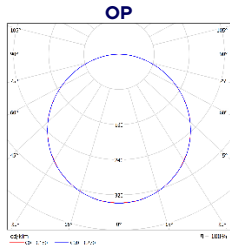

Available accessories:

Product: Recessed MTG FRAME S626x626 RAL9003/
Recessed MTG FRAME S326x1226 RAL9003
Description: Frame for LED luminaire 595x595mm
installation into plasterboard ceiling (1pcs), white steel/
Frame for LED luminaire 1195x295mm installation into
plasterboard ceiling (1pcs), white steel

Product: Surface MTG BOX S606x606x70 Levanto
PLN/UGR LED v2 RAL9003/Surface MTG BOX
S1206x306x70 Levanto PLN/UGR LED v2/Calima R LED
RAL9003
Description: Surface mounting box for LED panel
595x595mm (1pcs), white steel/ Surface mounting box for
LED panel 1206x306mm (1pcs), white steel
*note - surface mounting box is compatible with EM3 option

Product: Decorative COVER 595x595/D500 Levanto
PLN/UGR LED RAL9003
Description: Decorative cover with 500mm round opening
for LED panel 595x595mm (1pcs), white steel

Product: Suspension MTG kit Levanto UGR/PLN G series
Description: Suspension kit for LED panel

Product: Decorative REFLECTOR 595x595 Levanto
PLN/UGR LED RAL9003
Description: Decorative reflector for LED panel
595x595mm (1pcs), white steel

Product: Surface MTG kit Levanto UGR/PLN G2 series
S600x600 RAL9016
Description: Surface mounting kit for recessed LED
luminaires 600x600mm (1pcs), white extruded aluminium

Product: Surface MTG kit Levanto UGR/PLN G series
S300x1200 RAL9003
Description: Surface mounting kit for recessed LED
luminaires 300x1200mm (1pcs), white extruded aluminium

Product: Recessed MTG kit LEVANTO PLN G series
Description: Recessed MTG kit