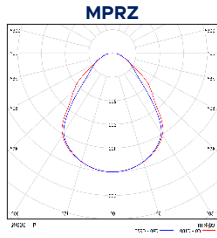

Available accessories:

Product: Recessed MTG FRAME S626x626 RAL9003/
Recessed MTG FRAME S326x1226 RAL9003
Description: Frame for LED luminaire 595x595mm
installation into plasterboard ceiling (1pcs), white steel/
Frame for LED luminaire 1195x295mm installation into
plasterboard ceiling (1pcs), white steel

Product: Surface MTG BOX S606x606x70 Levanto
PLN/UGR LED v2 RAL9003/Surface MTG BOX
S1206x306x70 Levanto PLN/UGR LED v2/Calima R LED
RAL9003

Description: Surface mounting box for LED panel
595x595mm (1pcs), white steel/ Surface mounting box for
LED panel 1206x306mm (1pcs), white steel
*note - surface mounting box is compatible with EM3 option

Product: Decorative COVER 595x595/D500 Levanto
PLN/UGR LED RAL9003
Description: Decorative cover with 500mm round opening
for LED panel 595x595mm (1pcs), white steel

Product: Suspension MTG kit Levanto UGR/PLN G series
Description: Suspension kit for LED panel

Product: Decorative REFLECTOR 595x595 Levanto
PLN/UGR LED RAL9003
Description: Decorative reflector for LED panel
595x595mm (1pcs), white steel

Product: Surface MTG kit Levanto UGR/PLN G2 series
S600x600 RAL9016
Description: Surface mounting kit for recessed LED
luminaires 600x600mm (1pcs), white extruded aluminium

Product: Surface MTG kit Levanto UGR/PLN G series
S300x1200 RAL9003
Description: Surface mounting kit for recessed LED
luminaires 300x1200mm (1pcs), white extruded aluminium

Product: Recessed MTG kit LEVANTO PLN G series
Description: Recessed MTG kit