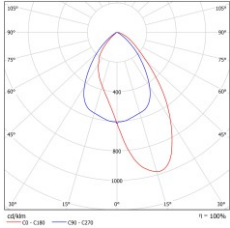

TECHNICAL DATA SHEET

LS1A18