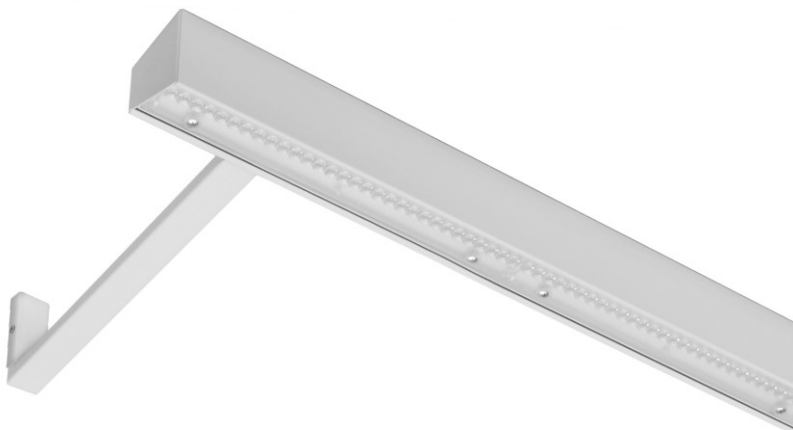

# ATRIA LED

## Continuous Line and Batten Luminaires

**Images for the product family and options:**

**Description:** Suspended LED batten luminaire for blackboard illumination  
 Light distribution type: direct  
 Optical system: lenses  
 Housing: steel  
 Colour: white (RAL9003)

**Installation:** Suspended (wire, cable and cap to be ordered separately), on the wall (mounting brackets to be ordered separately). Push-in terminal, 3x2x2.5mm<sup>2</sup>

**Environment:** Indoor

**Application:** Education

Product: WALL MTG KIT Atria LED RAL9003 G range  
Description: Support bracket for luminaire installation  
onto the wall. Atria LED, 2pcs

Product: CAP cable 3x0.75 2.0m clear  
Description: Cable 3x0.75mm<sup>2</sup> for suspended  
luminaire up to 2.0 meters, transparent