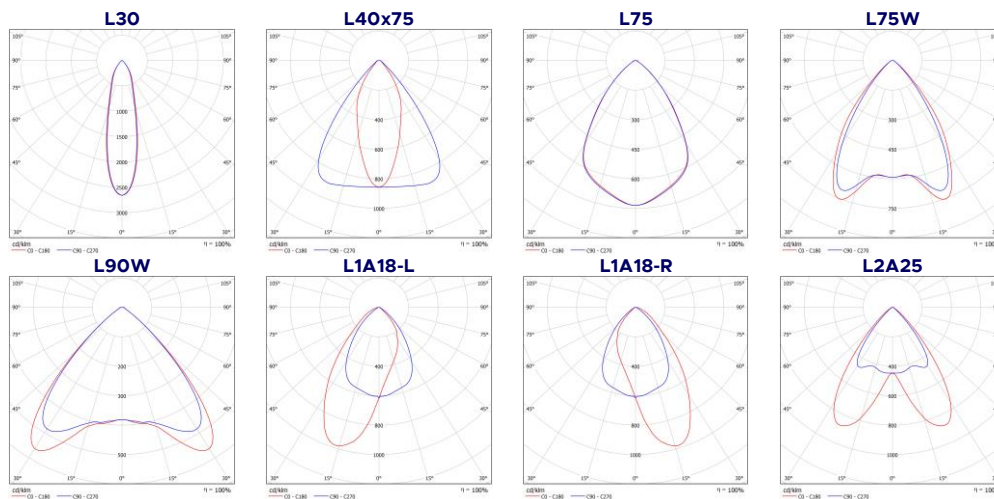

MALL LED

Continuous Line and Batten Luminaires

Images for the product family and options:

Description: Suspended continuous line LED luminaire
 Light distribution: direct
 Optical system: lenses
 Housing: steel
 Colour: white (RAL9003)

General data: Mains voltage: 220-240V, 0/50-60Hz
 LED lifetime, h: 100000/L80B50
 SDCM: 3
 Protection class IEC: I
 Ingress protection code: IP20
 Mechanical impact resistance: IK05
 Operating temperature range, °C: ta 0...+40 (0... +35 for models E967, E989, E990, E994, E995)

Mall LED luminaire

A continuous line LED luminaire with various optics, quick and tool-free mounting to cut installation cost to the minimum
 Optics: 30°, 40x75°, 75°, 75° wide, 90° wide, asymmetric and double asymmetric light beam
 Body and end caps: steel sheet, white finish
 Luminaire with an option L or LL is designed for in-line connection

Available options:

T830 Colour temperature 3000K, CRI 80+
 T840 Colour temperature 4000K, CRI 80+
 T930 Colour temperature 3000K, CRI 90+
 T940 Colour temperature 4000K, CRI 90+
 L30 Optics with 30 beam angle
 L40x75 Optics with 40x75 beam angle
 L75 Optics with 75 beam angle
 L75W Optics with 75 beam angle, wide
 L90W Optics with 90 beam angle, wide
 L1A18-L Optics with asymmetric beam, light direction - left
 L1A18-R Optics with asymmetric beam, light direction - right
 *note - please, specify direction for L1A18 optics
 L2A25 Optics with double asymmetric beam
 LO1...6 Light output level 1 to 6