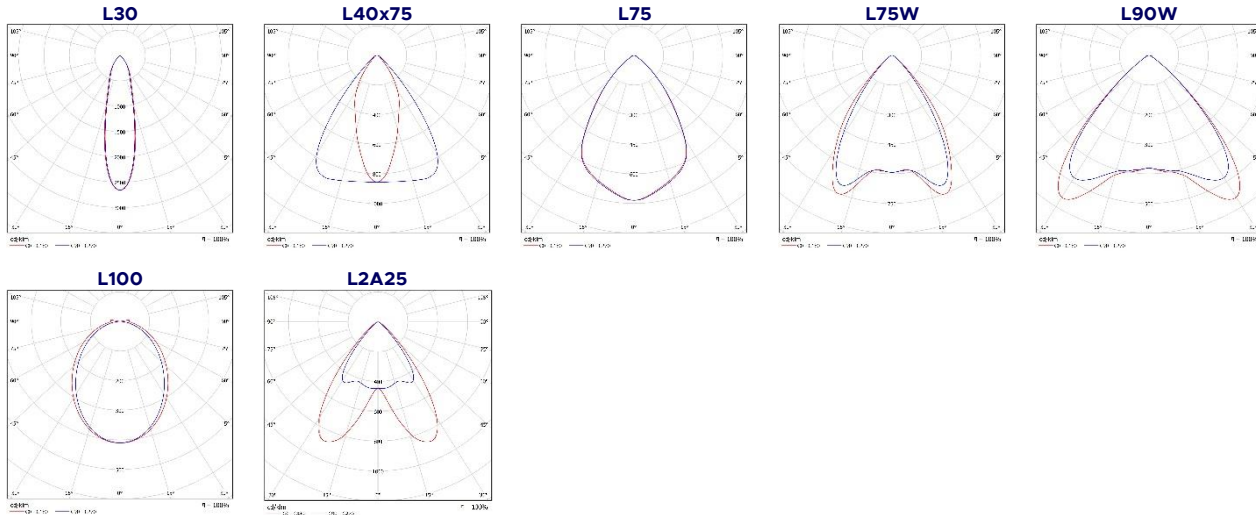

Available accessories:

Product: Power supply socket 1602/VCB-M-5 5x1.5-2.5mm²
Description: 5-pole socket (Stucchi - 1602/VCB-M-5) for power supply, 1pcs
*note - please use power supply socket for first in-line luminaire connection to power source

Product: Suspension MTG KIT SUSI
Description: Suspension wire set "I" type, 1.5m adjustable, 1pcs
*note - 2pcs MTG SUSI KIT for length up to 2000mm, 3pcs MTG SUSI KIT for lengths 2000 - 3000mm

Product: END CAP Shop LED RAL9003
Description: End cap kit for Shop A LED luminaires, 1pcs (extra)

Product: CAP4, light grey/ white/ black
Description: Square decorative metal cap for hiding cable inlet with suspension wire attachment point, push-in terminals 3x1x1.5mm², light grey/ white/ black

Product: BLANK Shop A LED L-CTR-BRANCH CORNER180 RAL9003
Description: Blank part kit for connecting luminaires in-line "T" shaped with a centre branch to the left, 1pcs

Product: BLANK Shop A LED R-CTR-BRANCH CORNER180 RAL9003
Description: Blank part kit for connecting luminaires in-line "T" shaped with a centre branch to the right, 1pcs

Product: CAP5, light grey/ white/ black
Description: Square decorative metal cap for hiding cable inlet with suspension wire attachment point, push-in terminals 5x1x1.5mm², light grey/ white/ black

Product: CAP cable 3x0.75 2.0m, clear
Description: Cable 3x0.75mm² for suspended luminaire up to 2.0 meters, transparent

Product: CAP cable clip D6.3mm SET clear
Description: Cable and suspension wire clip set, 4pcs. For cable diameter up to 6,3mm and wire diameter 1mm

Product: BLANK Shop A LED L-BRANCH CORNER180 RAL9003
Description: Blank part kit for connecting luminaires in-line "T" shaped with a branch to the left, 1pcs

Product: BLANK Shop A LED R-BRANCH CORNER180 RAL9003
Description: Blank part kit for connecting luminaires in-line "T" shaped with a branch to the right, 1pcs