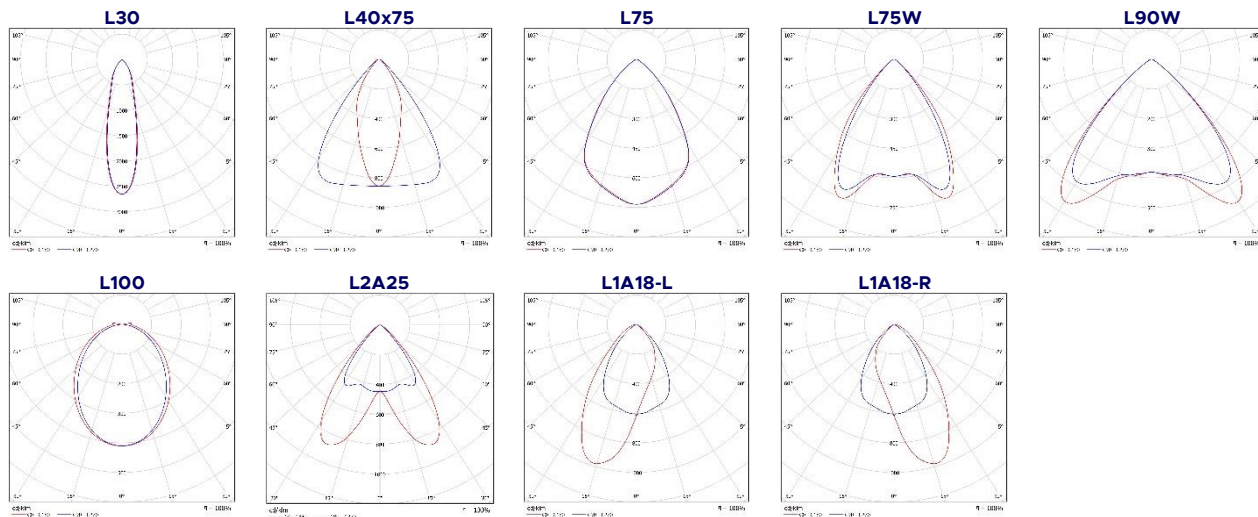

DALI EM3D 2WIE5D Driver with DALI interface. Two 5-pole DALI "Wieland - gesis classic" type or compatible connectors. Through wired, 3x1.5mm2 + 2x0.5mm2 (DALI). Emergency version 3 hours

*note - with 2WIE5D option luminaire is through wired with only one phase. Therefore, luminaire switching on/off is only possible with DALI signal

*note - Operating temperature range for Luminaires with EM option, C: ta 0..

+35

- L1 Driver connected to L1 line
- L2 Driver connected to L2 line
- L3 Driver connected to L3 line
- RAL RAL colour

*note - with 2WIE5D option luminaire is through wired with only one phase.